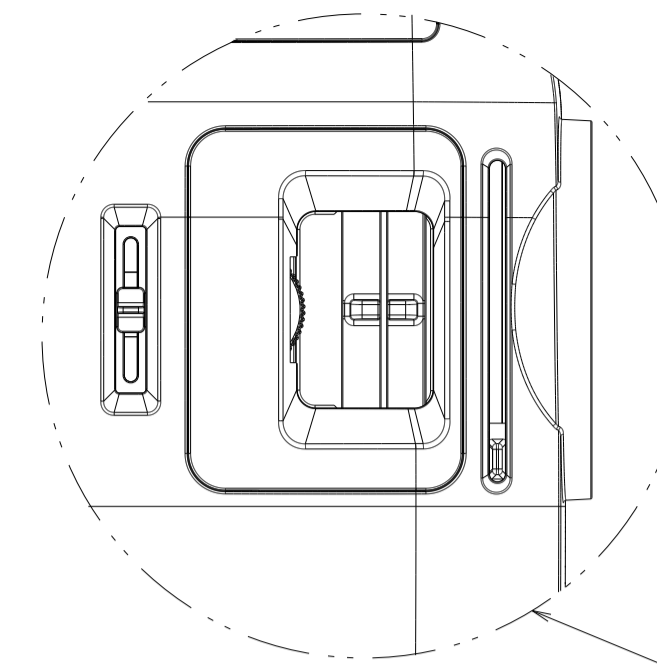

Model Name Plate

EH-TW5400
Refer to EH-TW5600, EH-TW5650

Air Intake

37,61 [1.48]
Lens Center
Shipment position

EH-TW5600, EH-TW5650

(Note)
Unit of dimension
Upper : mm
Lower : inch