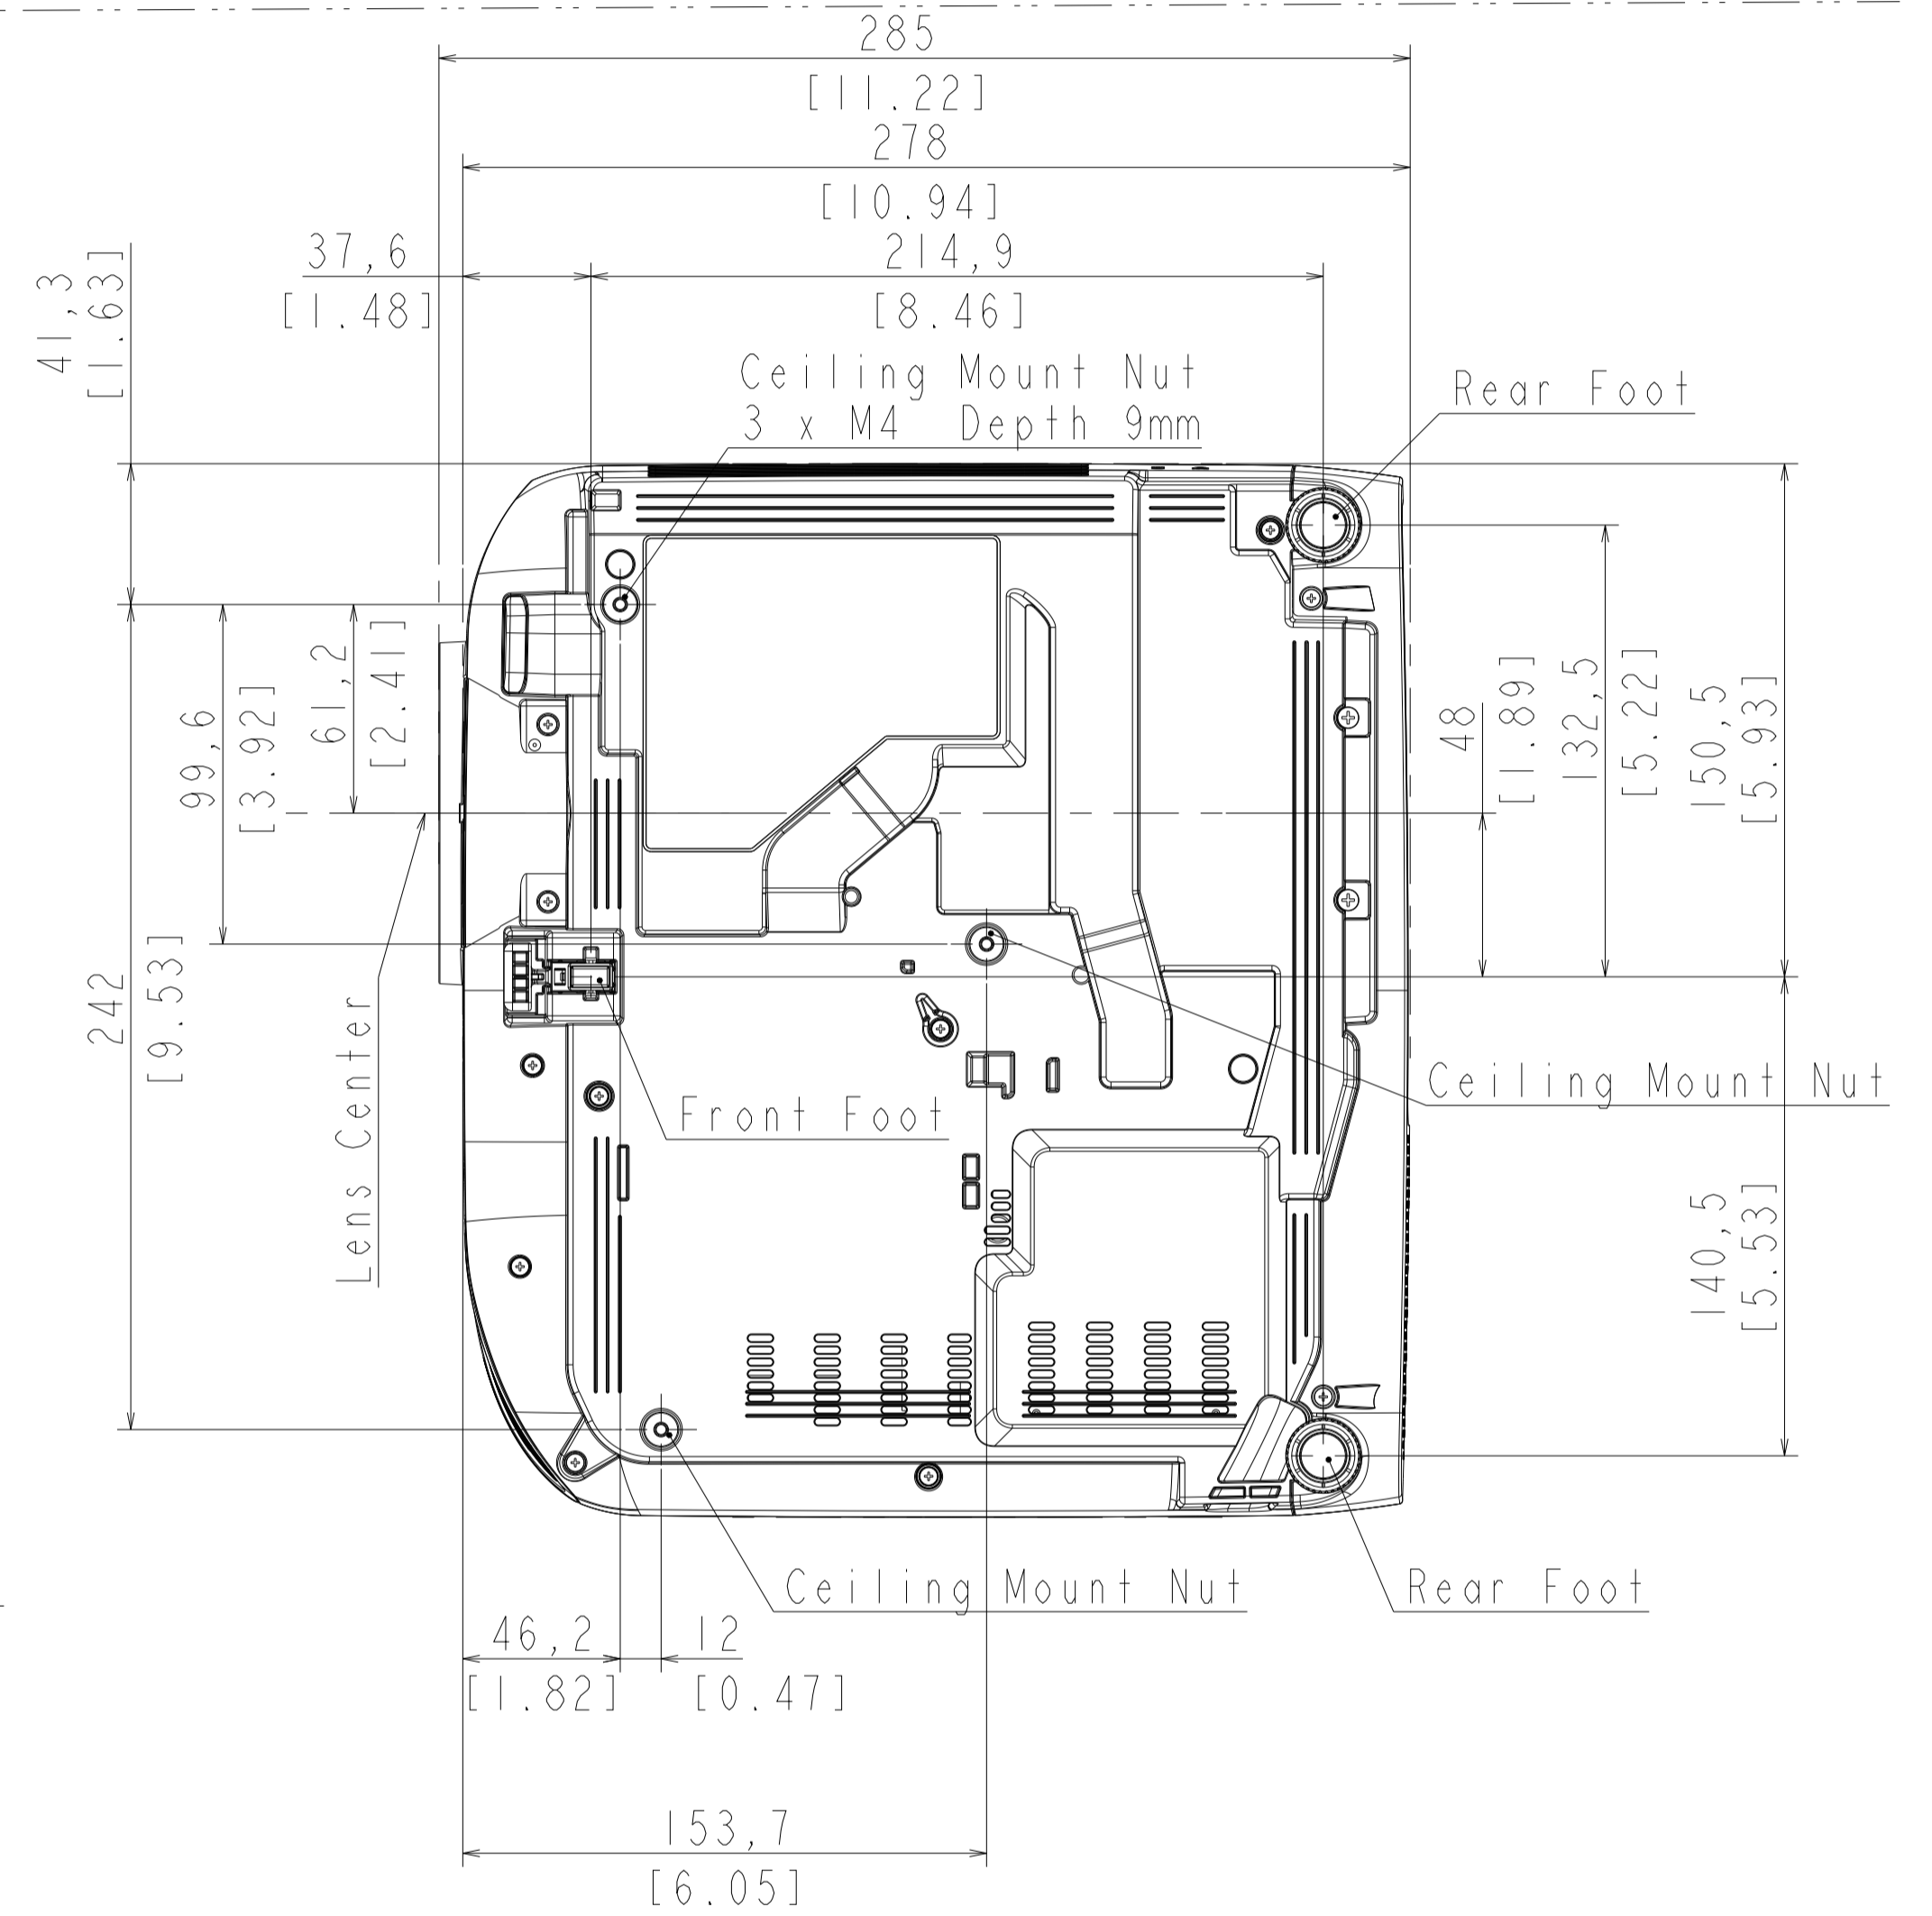

Model Name Plate

EH-TW5400
Refer to EH-TW5600, EH-TW5650

Air Intake

37,61 [1.48]
Lens Center
Shipment position

EH-TW5600, EH-TW5650

(Note)
Unit of dimension
Upper : mm
Lower : inch