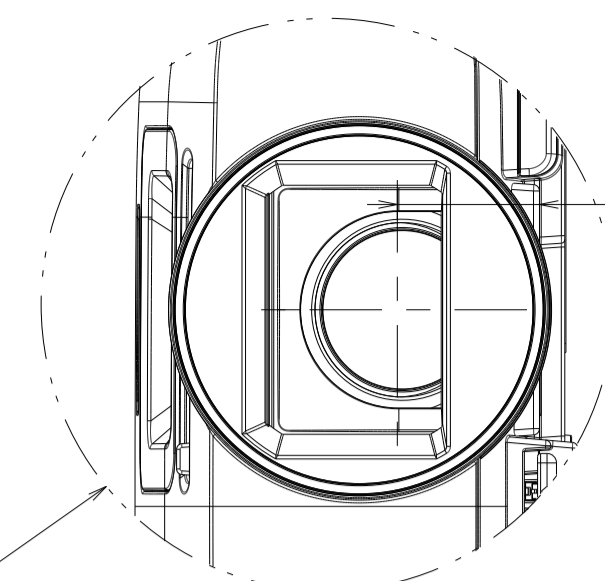

Model Name Plate

EH-TW5400
Refer to EH-TW5600, EH-TW5650

Air Intake

37,61 [1.48]
Lens Center
Shipment position

EH-TW5600, EH-TW5650

(Note)
Unit of dimension
Upper : mm
Lower : inch