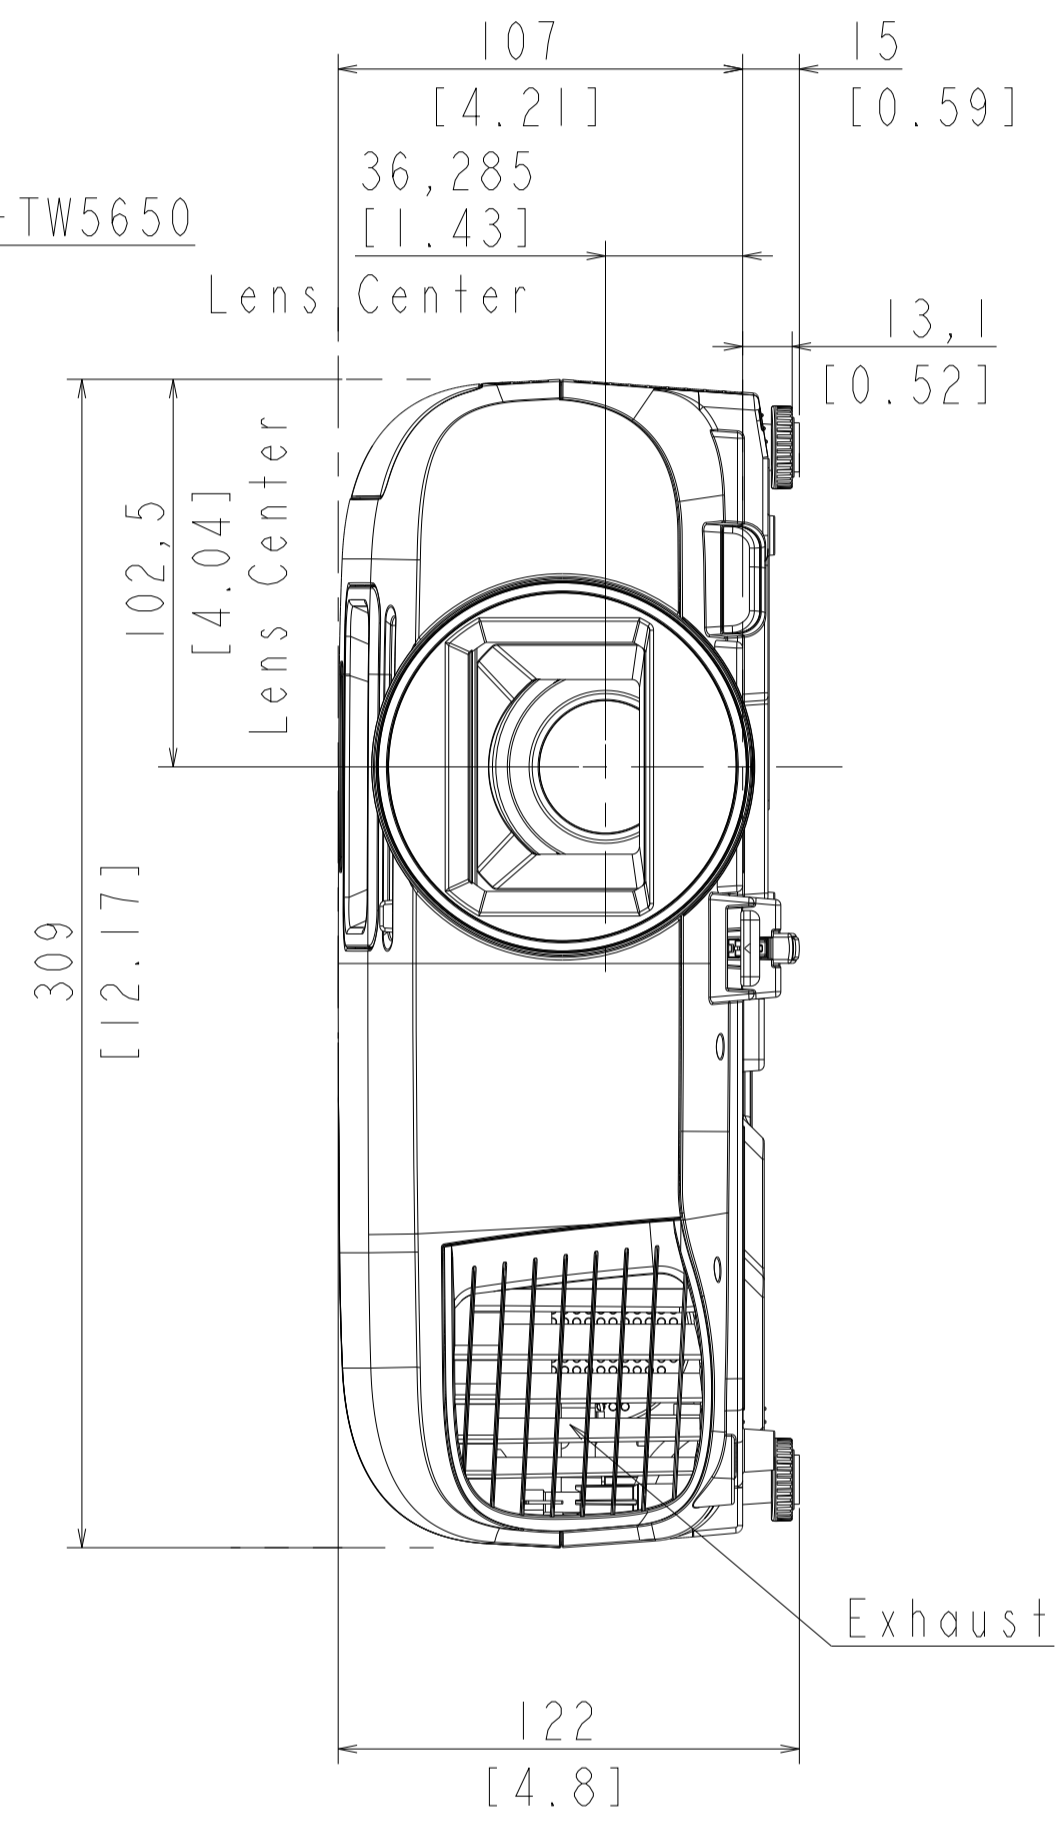

Model Name Plate

EH-TW5400
Refer to EH-TW5600, EH-TW5650

Air Intake

37,61 [1.48]
Lens Center
Shipment position

EH-TW5600, EH-TW5650

(Note)
Unit of dimension
Upper : mm
Lower : inch