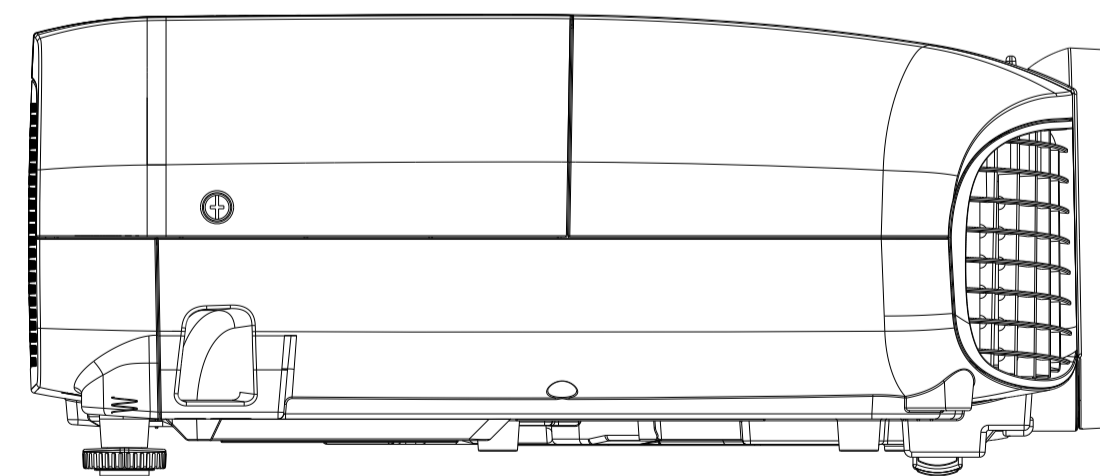

Model Name Plate

EH-TW5400
Refer to EH-TW5600, EH-TW5650

Air Intake

37,61 [1.48]
Lens Center
Shipment position

EH-TW5600, EH-TW5650

(Note)
Unit of dimension
Upper : mm
Lower : inch