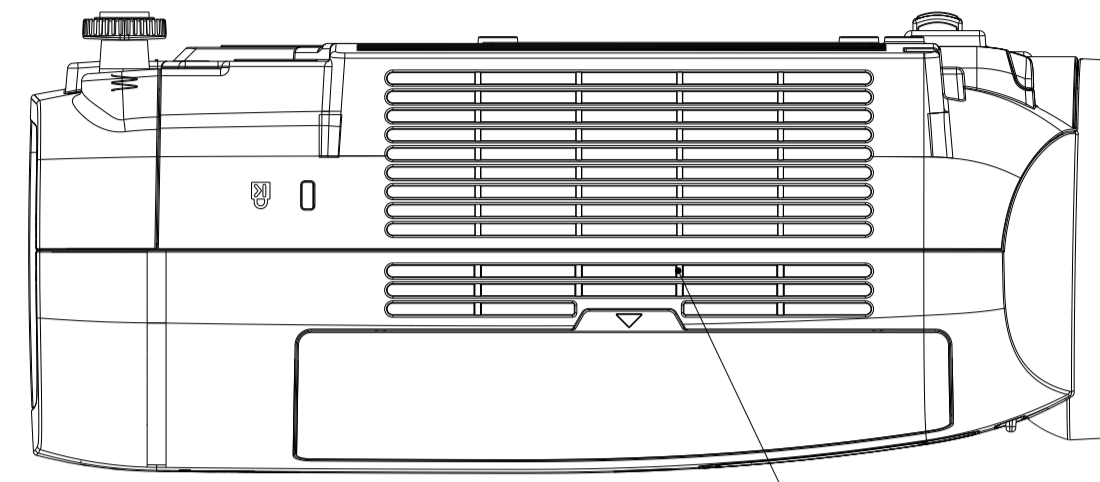

Model Name Plate

EH-TW5400
Refer to EH-TW5600, EH-TW5650

Air Intake

37,61 [1.48]
Lens Center
Shipment position

EH-TW5600, EH-TW5650

(Note)
Unit of dimension
Upper : mm
Lower : inch