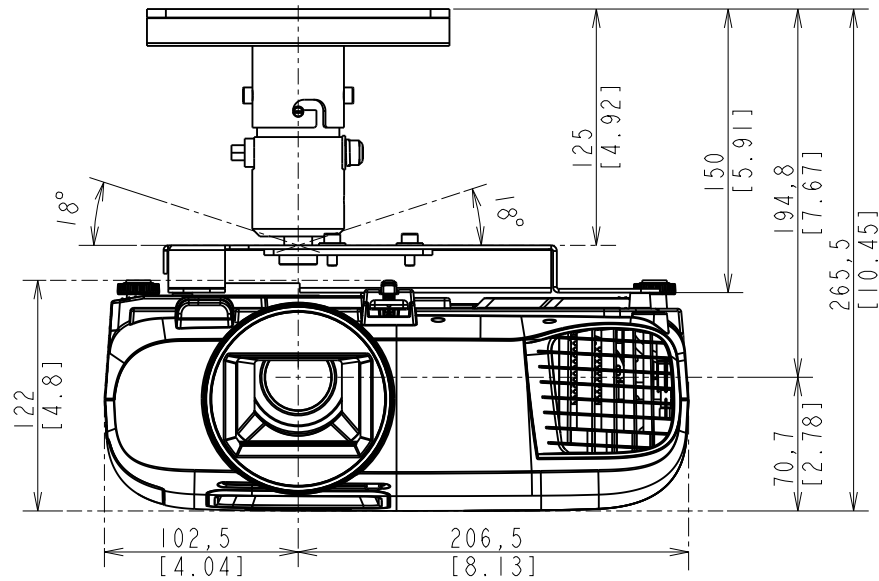

Mounting Drawing of CEILING PLATE (EH-TW5400 Style)

(Note)
Unit of dimension
Upper: mm
Lower: inch