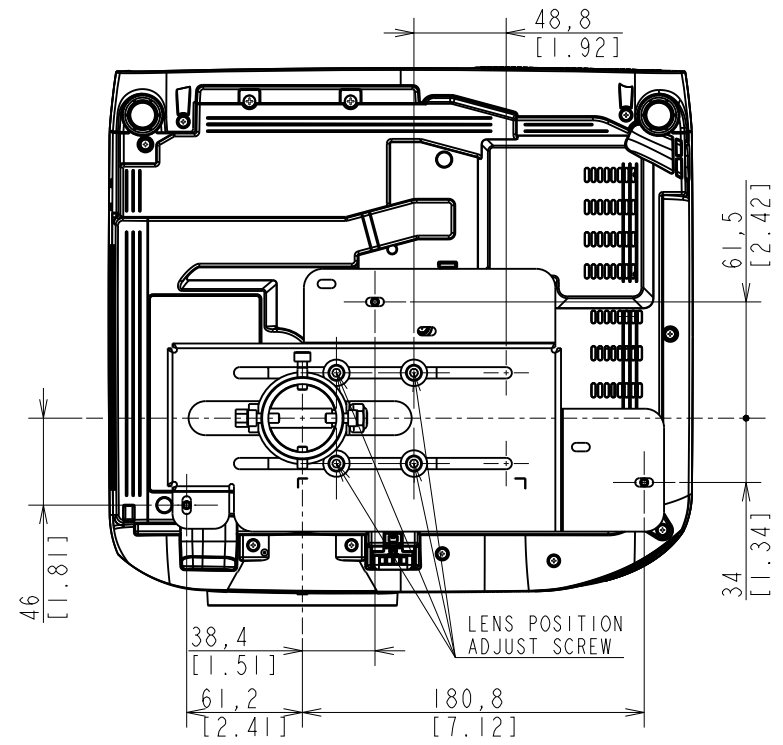

Mounting Drawing of CEILING PLATE (EH-TW5400 Style)

(Note)
Unit of dimension
Upper: mm
Lower: inch