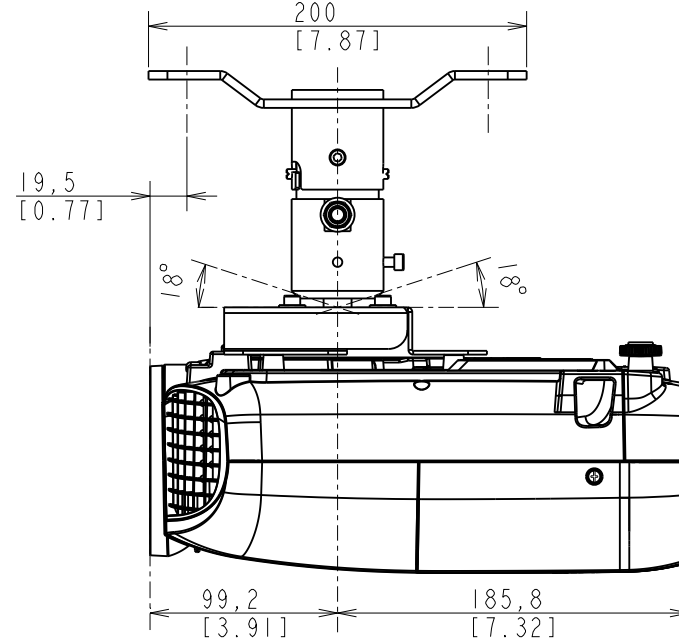

Mounting Drawing of CEILING PLATE (EH-TW5400 Style)

(Note)
Unit of dimension
Upper: mm
Lower: inch