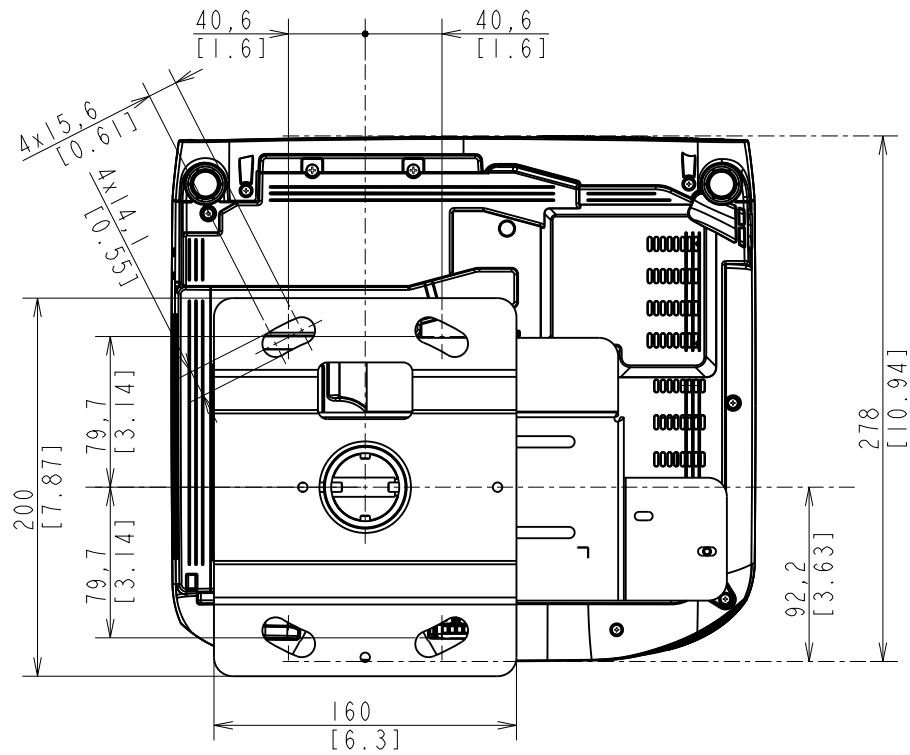

Mounting Drawing of CEILING PLATE (EH-TW5400 Style)

(Note)
Unit of dimension
Upper: mm
Lower: inch